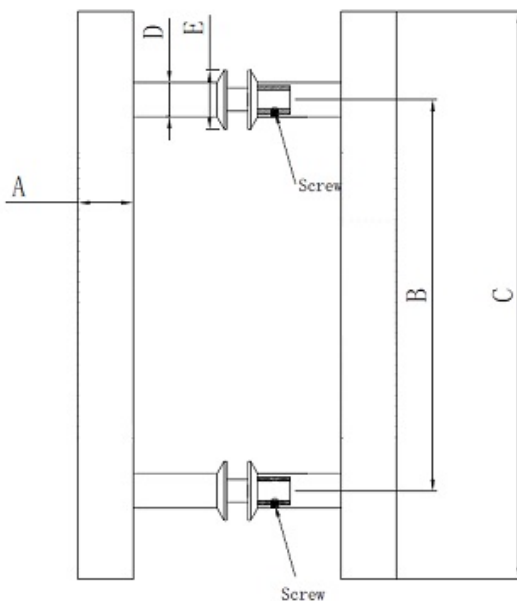

PRODUCT SHEET

Description:

Door Handle "Oder" SS304 Brushed, $\varnothing 32 \times 600 \text{mm}$, cc 400mm, 8-12mm Glass Thickness, Bore: $\varnothing 12 \text{mm}$

Item number:

17.87.020-1

Units	Box	Carton	HS Code	Barcode
Pair	1	10	8302415000	 5704866445443

ITEM NO.	A (\varnothing)	B	C	D (\varnothing)	E (\varnothing)	FINISH
17.87.000-0	25	200	300	19	25	BRUSHED
17.87.005-0	25	300	400	19	25	POLISHED
17.87.006-0	25	300	400	19	25	BRUSHED
17.87.009-0	25	600	1000	19	25	BRUSHED
17.87.010-0	32	300	450	22	27.5	BRUSHED
17.87.015-0	32	400	550	22	27.5	POLISHED
17.87.016-0	32	400	550	22	27.5	BRUSHED
17.87.020-0	32	400	600	22	27.5	BRUSHED